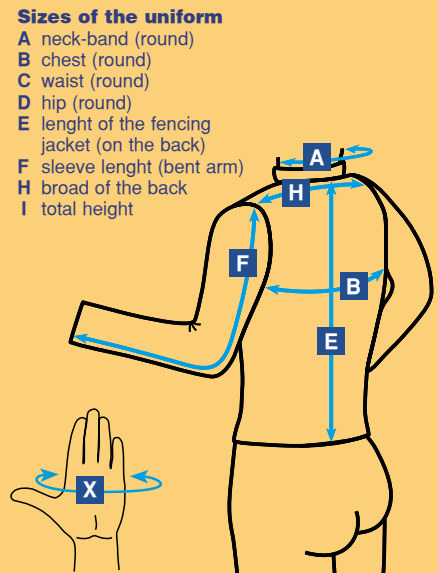

Men		Special long size					
Order size		94	98	102	106	110	114
Height cm	I	176-182	176-182	182-188	188-194	188-194	194-200
Chest cm	B	88-92	92-96	96-100	100-104	104-108	108-112
Waist cm	C	74-78	78-82	82-86	86-90	90-94	94-98
Hip cm	D	92-96	96-100	100-104	104-108	108-112	112-116
Lenght of the fencing jacket	E	57	58.5	60.5	61.5	63	64.5
Sleeve lenght	F	64	66.5	68	69.5	71	72.5

Underplastron (jacket sizes are indicated)							
Size	Mini	XS	S	M	L	XL	XXL
Children	128-146	152-158	164-170				
Women	36, 72	38, 76	40-42, 80-84	44-46, 88-92	48		
Men		46-48, 94-98	50-52, 102-106	52-54, 106-110	56-58, 114		

Breast protector (jacket sizes are indicated)				
Size	0	1	2	3
Girls	128-146	170		
Boys	128-164	170		
Women	36-38	40-44	46-48	
Men	46-52	54-58		

Chest padding for coach (jacket sizes are indicated)					
Size	S	M	L	XL	XXL
	46	48-50	52	54-56	58

Mask sizes round 0 1 1PLUS 2
cm ≤ 58 59-64 65-69 70-74
From top of the head around the chin

See NIKE sizing chart on our website!

SHOP

Open: Monday-Friday 10.00-18.00
Saturday 10.00-13.00

PBT HUNGARY KFT

H-1139 Budapest, Teve u. 9/D Hungary
Phone/Fax: (+36 1) 329 06 83
E-mail: sales@pbt fencing.com
www.pbt fencing.com