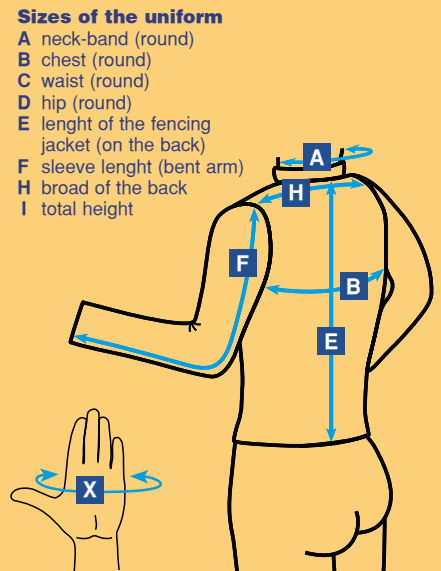

Men		Special long size					
Order size		94	98	102	106	110	114
Height cm	I	176-182	176-182	182-188	188-194	188-194	194-200
Chest cm	B	88-92	92-96	96-100	100-104	104-108	108-112
Waist cm	C	74-78	78-82	82-86	86-90	90-94	94-98
Hip cm	D	92-96	96-100	100-104	104-108	108-112	112-116
Lenght of the fencing jacket	E	57	58.5	60.5	61.5	63	64.5
Sleeve lenght	F	64	66.5	68	69.5	71	72.5

Underplastron (jacket sizes are indicated)							
Size	Mini	XS	S	M	L	XL	XXL
Children	128-146	152-158	164-170				
Women	36, 72	38, 76	40-42, 80-84	44-46, 88-92	48		
Men		46-48, 94-98	50-52, 102-106	52-54, 106-110	56-58, 114		

Breast protector (jacket sizes are indicated)				
Size	0	1	2	3
Girls	128-146	170		
Boys	128-164	170		
Women	36-38	40-44	46-48	
Men	46-52	54-58		

Chest padding for coach (jacket sizes are indicated)					
Size	S	M	L	XL	XXL
	46	48-50	52	54-56	58

Mask sizes round 0 1 1PLUS 2
cm ≤ 58 59-64 65-69 70-74
From top of the head around the chin

See NIKE sizing chart on our website!

SHOP

Open: Monday-Friday 10.00-18.00
Saturday 10.00-13.00

PBT HUNGARY KFT

H-1139 Budapest, Teve u. 9/D Hungary
Phone/Fax: (+36 1) 329 06 83
E-mail: sales@pbt fencing.com
www.pbt fencing.com